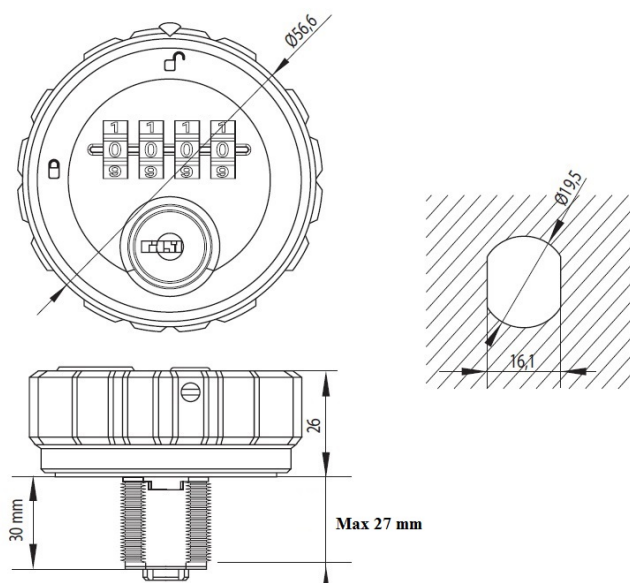

PRODUCT SHEET

Description:

Combi. Cam Lock M215,4-Digit,RH,ø56,6x30,35mm,Black/Grey, 90 DG, Ø19X30mm Cylinder, Straight Cam,C/E:40mm, W/Hex Nut,Pre-, Coded 0000, Changing Code By Pressing Metal Pin On Side of, Housing into the Housing in Open Position, Master Code A201

Item number:

14.08.272-0

Units	Box	Carton	HS Code	Barcode
Pcs.	50	100	8301300000	
				5704866458351

SISO A/S

Mileparken 11
DK-2740 Skovlunde
Denmark
VAT: DK 24786013

Phone +45 45 830 900

www.siso.dk
siso@siso.dk

Danske Bank
Nytorv Branch
Copenhagen
SWIFT: DABADKKK

Account no.
4180 3112 112936
IBAN Account
DK7230003112112936